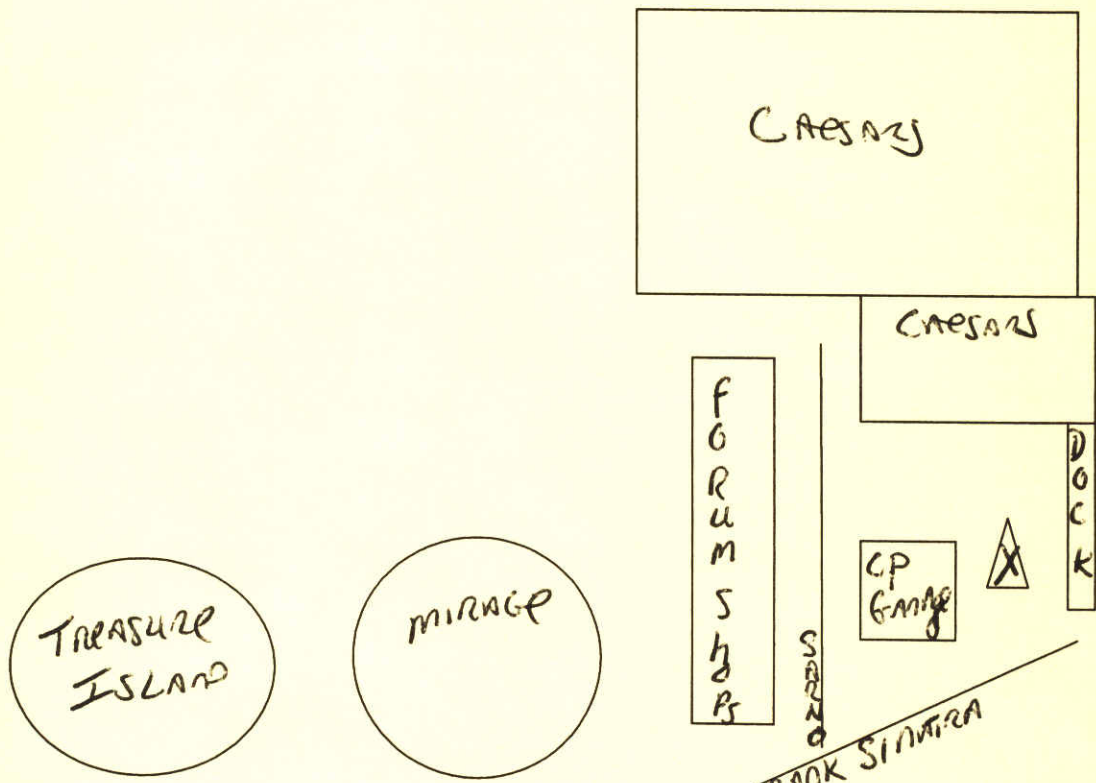

REPORTING LOCATION: CAESARS PALACE SECURITY OFFICE

DO NOT DRIVE ON THE STRIP YOU WILL BE LATE

BUS RIDERS ALLOW AT LEAST ONE EXTRA FOR TRAVEL TIME

PARKING: YOU MAY PARK IN THE CUSTOMER PARKING GARAGES

THE SECURITY OFFICE IS LOCATED IN A SMALL SINGLE STORY BUILDING ON THE NORTH SIDE OF THE LOADING DOCKS OFF FRANK SINATRA DRIVE.

LU BLVD

INDUSTRIAL RD

FRANK SINATRA

INDUSTRIAL

DRESS WARM ALL POSTS ARE ABSOLUTELY OUTSIDE